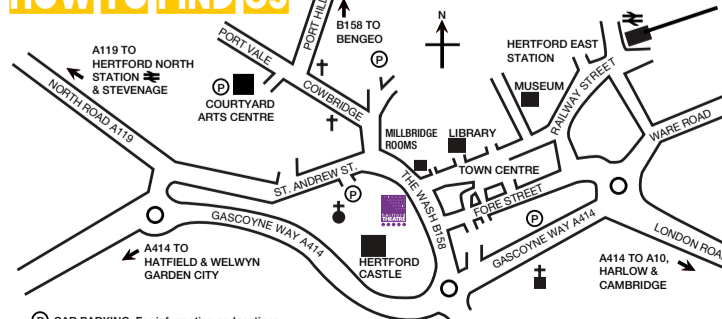

Dementia Friendly Screening

Everyone is welcome to these screenings, but they are specifically designed for those who are living with dementia and their family/carers. Enjoy a free tea, coffee and biscuits before the film and any extra activities we may have running. Tickets are £5, Carers free.

Relaxed Screening

Specially designed for children with SEN and Autism. Enjoy the film without extra stimuli such as queuing, adverts/trailers. The lighting will be dimmed and the sound will be reduced and if you need a break, there is a chill-out space available.

CHILDREN'S FILM PARTIES AT HERTFORD THEATRE

Film Package includes:

- ♥ 3 hours of River Room Hire
- ♥ Tables, chairs and covering
- ♥ Cake Table, cake knife, plates and napkins
- ♥ Music system - with super speakers for a fab film experience
- ♥ Gigantic Screen
- ♥ Air Conditioning
- ♥ Popcorn and drink to enjoy whilst watching the film
- ♥ Party Lunch Box for after the film to include 5 items (to be chosen at time of booking)
- ♥ Cinema ticket style party invitation to download

£14.95 a head
(minimum of 10)

For further information please contact our Front of House Manager Ben Cannell on 01992 515805 or email ben.cannell@hertfordtheatre.com

HOW TO FIND US

hertford
CINEMA

SEPTEMBER-NOVEMBER 2019

**FILM
PROGRAMME**

BOX OFFICE: 01992 531 500
WWW.HERTFORDTHEATRE.COM