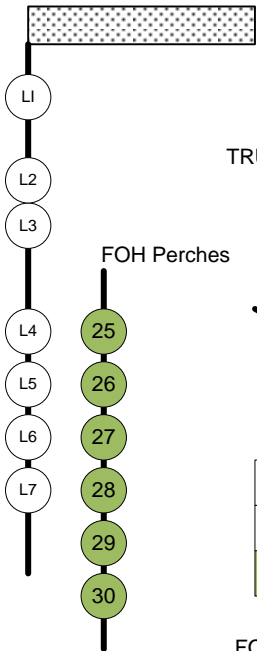

|    |    |
|----|----|
| 49 | 50 |
| 51 | 52 |
| 53 | 54 |

|     |     |
|-----|-----|
| 91  | 92  |
| 93  | 94  |
| 111 | 112 |
| 113 | 114 |

|     |     |
|-----|-----|
| 100 | 102 |
| 99  | 101 |

|    |    |
|----|----|
| 96 | 98 |
| 95 | 97 |

|     |     |
|-----|-----|
| 121 | 122 |
| 123 | 124 |
| 125 | 126 |

|     |     |
|-----|-----|
| 115 | 116 |
| 117 | 118 |
| 119 | 120 |

Spider breakout

Spider breakout

|     |     |
|-----|-----|
| 99  | 100 |
| 101 | 102 |
| 103 | 104 |
| 105 | 106 |
| 107 | 108 |
| 109 | 110 |
| 111 | 112 |
| 113 | 114 |

|    |    |
|----|----|
| 95 | 96 |
| 97 | 98 |

**DMX Addresses - Legend**

|      |                           |     |                              |
|------|---------------------------|-----|------------------------------|
| (31) | CIRCUITS ON LIGHTING BARS | (B) | 'LETTER' IS PATCHABLE SOCKET |
| 98   | DIPS                      | ●   | INSTALLATION DUE MAY 2014    |

|    |    |    |    |    |    |    |
|----|----|----|----|----|----|----|
| 7  | 8  | 9  | 10 |    |    |    |
| 11 | 12 | 13 | 14 | 15 | 16 | 17 |
| 18 | 19 | 20 | 21 | 22 | 23 | 24 |